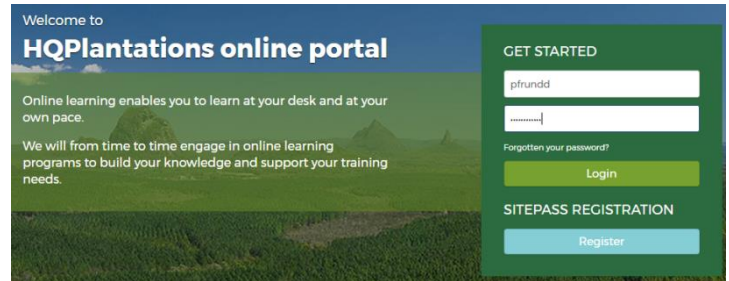

## Access

To access HQPlantations online training portal, including the *Plantation Safety Induction* users navigate to <https://hqplantations.e3learning.com.au/>.

## Login

After navigating to the home page (i.e. <https://hqplantations.e3learning.com.au/>) users can create an account by clicking *Register* under *Sitepass Registration*.

Upon completing *New Worker Registration*, users will be taken to the *Landing Page* of HQPlantations Online Training Portal.